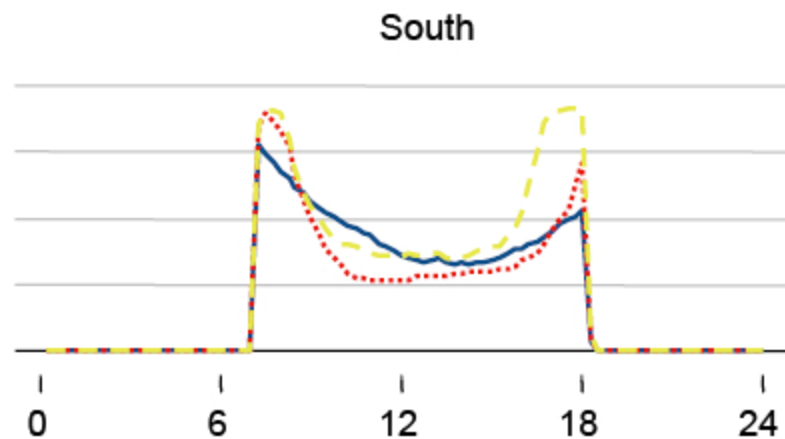

AVERAGE TEST-ROOM LIGHTING WATTAGE PROFILE, BY ROOM AND SEASON.

Lighting Watts

— Summer
... Fall
- - Winter

Hour of day