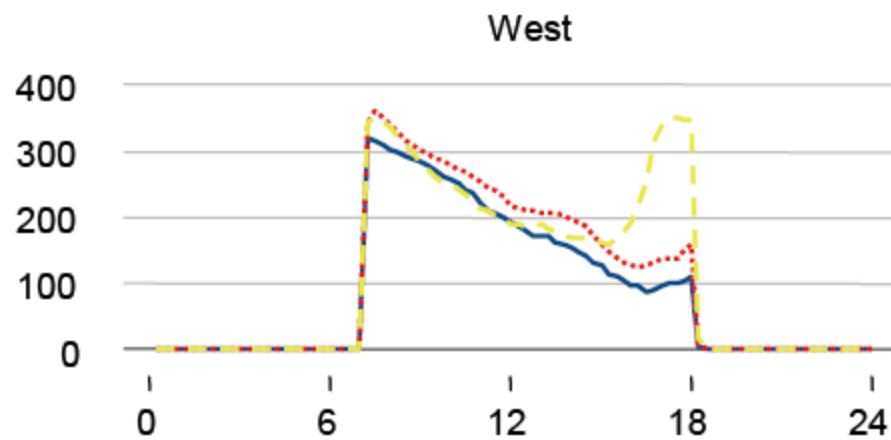

AVERAGE TEST-ROOM LIGHTING WATTAGE PROFILE, BY ROOM AND SEASON.

Lighting Watts

— Summer
... Fall
- - Winter

Hour of day