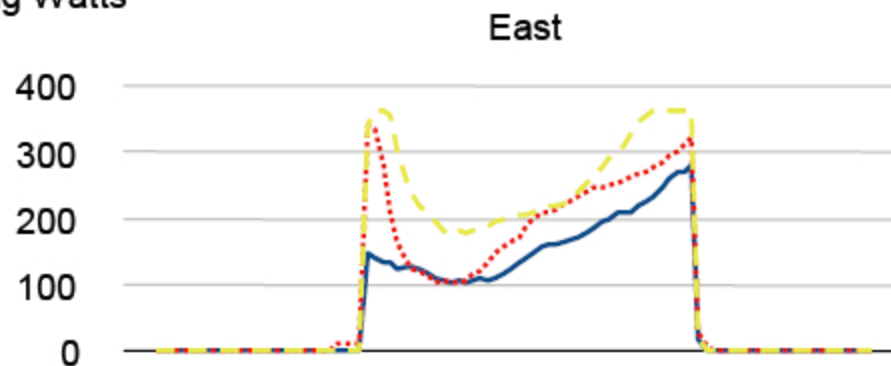

AVERAGE TEST-ROOM LIGHTING WATTAGE PROFILE, BY ROOM AND SEASON.

Lighting Watts

— Summer
... Fall
- - Winter

Hour of day